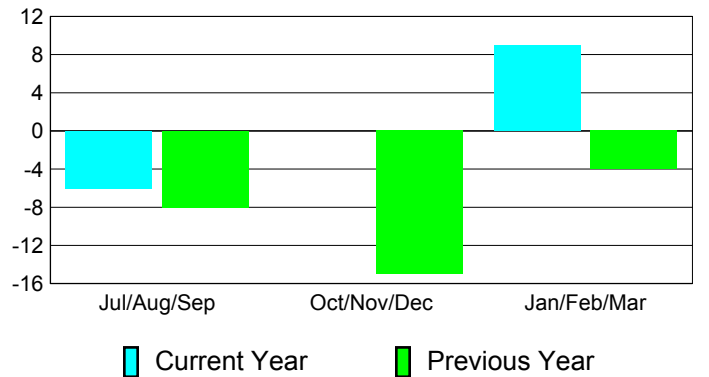

Gender Comparison 2010-2011

Jul/Aug/Sep

Oct/Nov/Dec

Jan/Feb/Mar

Male

Female