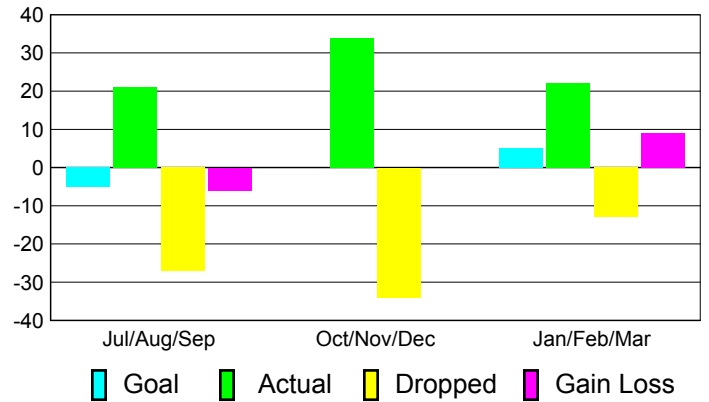

### YTD Status Quo Clubs 2010-2011

Status Quo Clubs Compared to Status Quo Members

## MEMBERSHIP

**Membership Results**  
2010-2011

**Membership**  
2009-2010

Month	Net Memb Goal	Actual New Memb	Actual Dropped Memb	Gain/Loss of Memb	Gain/Loss of Memb
Jul/Aug/Sep	-5	21	-27	-6	-8
Oct/Nov/Dec	0	34	-34	0	-15
Jan/Feb/Mar	5	22	-13	9	-4
<b>Totals</b>	<b>0</b>	<b>77</b>	<b>-74</b>	<b>3</b>	<b>-27</b>

### Membership Results 2010-2011

Goal, New, Dropped, Gain/Loss

### Comparison of Membership Gain/Loss

Current Year Compared to the Previous Year